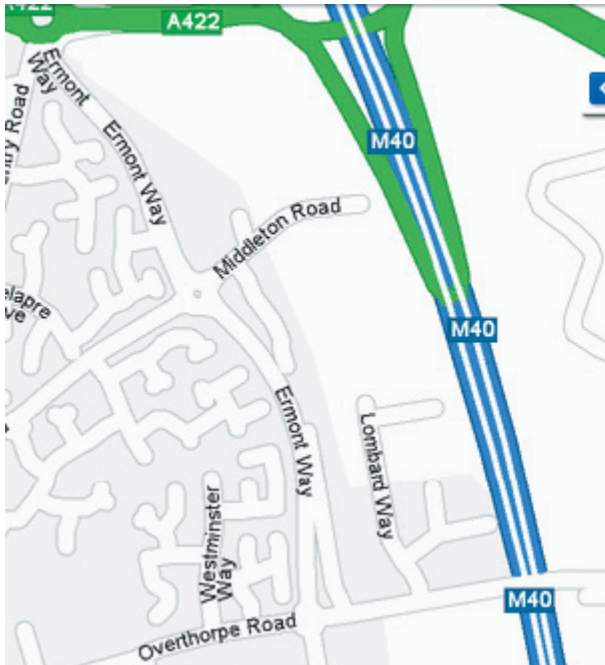

DIRECTIONS

From the North

Exit the M40 at junction 11 and take the 4th exit, sign posed Banbury

From the South

Exit the M40 at junction 11 and take the 1st exit, sign posed Banbury

From the North and South

After exiting the round about at junction 11 of the M40 move immediately into the left-hand lane and take the slip road into **Ermont Way**. Go straight across at the next round about (Esso Garage). Then at the next turn right into **Overthorpe Road**. Proceed down Overthorpe Road to the end and follow round to the left into **Thorpe Way**.

Follow Thorpe Way until you see **Edmuson Electrical** straight in front of you, Fiddes Payne is just past here on the left, for Herbs and Spices and, for Home Baking, take the next turn on the right, signposted **Network 11** and we are the first building on the right.