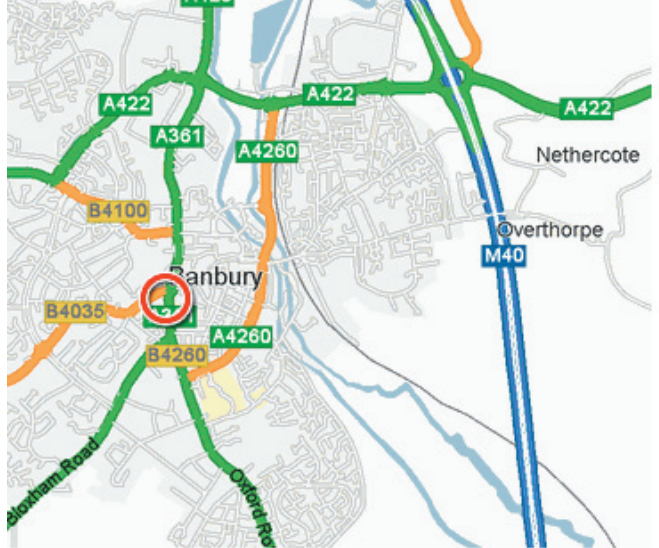

DIRECTIONS

From the North

Exit the M40 at junction 11 and take the 4th exit, sign posed Banbury

From the South

Exit the M40 at junction 11 and take the 1st exit, sign posed Banbury

From the North and South

After exiting the round about at junction 11 of the M40 move immediately into the left-hand lane and take the slip road into **Ermont Way**. Go straight across at the next round about (Esso Garage). Then at the next turn right into **Overthorpe Road**. Proceed down Overthorpe Road to the end and follow round to the left into **Thorpe Way**.

Follow Thorpe Way until you see **Edmuson Electrical** straight in front of you, Fiddes Payne is just past here on the left, for Herbs and Spices and, for Home Baking, take the next turn on the right, signposted **Network 11** and we are the first building on the right.